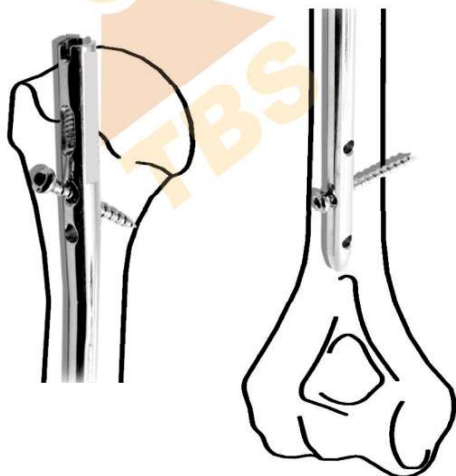

INTERLOCKING NAILS

- Interlocking Nail Expert Tibia

OD (mm)	Length (mm)	SS316L	Titanium
8	280 To 380	NS.58.28 To NS.58.38	TNS.58.28 To TNS.58.38
9	280 To 380	NS.59.28 To NS.59.38	TNS.59.28 To TNS.59.38
10	280 To 380	NS.60.28 To NS.60.38	TNS.60.28 To TNS.60.38
11	280 To 380	NS.61.28 To NS.61.38	TNS.61.28 To TNS.61.38

(20mm Variation in sizes)

Interlocking Nail Tibia

OD (mm)	Length (mm)	SS316L	Titanium
8	280 To 380	NS.01.28 To NS.01.38	TNS.01.28 To TNS.01.38
9	280 To 380	NS.02.28 To NS.02.38	TNS.02.28 To TNS.02.38
10	280 To 380	NS.03.28 To NS.03.38	TNS.03.28 To TNS.03.38
11	280 To 380	NS.04.28 To NS.04.38	TNS.04.28 To TNS.04.38

(20mm Variation in sizes)

- Interlocking Nail Humerus

OD (mm)	Length (mm)	SS316L	Titanium
6	180 To 300	NS.39.18 To NS.39.30	TNS.39.18 To TNS.39.30
7	180 To 300	NS.40.18 To NS.40.30	TNS.40.18 To TNS.40.30
8	180 To 300	NS.41.18 To NS.41.30	TNS.41.18 To TNS.41.30

(10mm Variation in sizes)